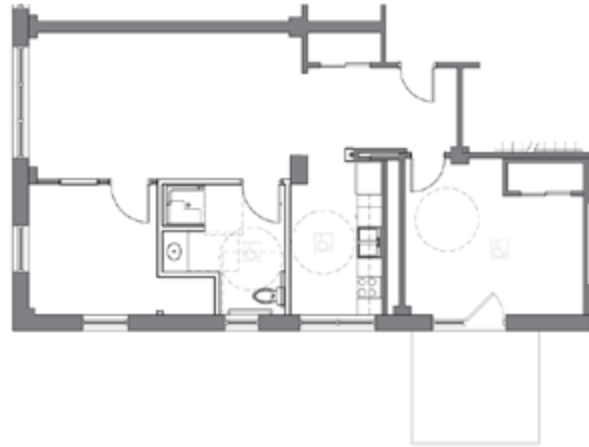

THE MERIDIAN

UNIT G - ADA

2 BEDROOM
813 SQ. FT.

MERIDIANAPTSINDY.COM

1 EAST 36TH ST
INDIANAPOLIS, IN 46205

OFFICE HOURS - MONDAY THROUGH FRIDAY, 8AM TO 5PM

PLEASE NOTE THAT RENTAL RATES, AVAILABILITY, DEPOSITS AND SPECIALS ARE SUBJECT TO CHANGE WITHOUT NOTICE AND ARE BASED ON AVAILABILITY. LEASE TERMS VARY AND MINIMUM LEASE TERMS AND OCCUPANCY GUIDELINES MAY APPLY. CONTACT LEASING OFFICE FOR DETAILS.