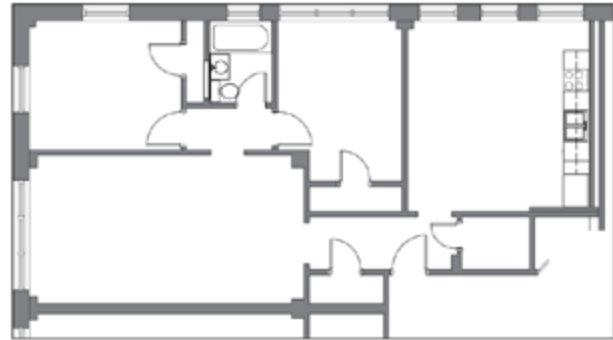

THE MERIDIAN

UNIT C

2 BED
877 SQ. FT.

MERIDIANAPTSINDY.COM

1 EAST 36TH ST
INDIANAPOLIS, IN 46205

OFFICE HOURS - MONDAY THROUGH FRIDAY, 8AM TO 5PM

PLEASE NOTE THAT RENTAL RATES, AVAILABILITY, DEPOSITS AND SPECIALS ARE SUBJECT TO CHANGE WITHOUT NOTICE AND ARE BASED ON AVAILABILITY. LEASE TERMS VARY AND MINIMUM LEASE TERMS AND OCCUPANCY GUIDELINES MAY APPLY. CONTACT LEASING OFFICE FOR DETAILS.