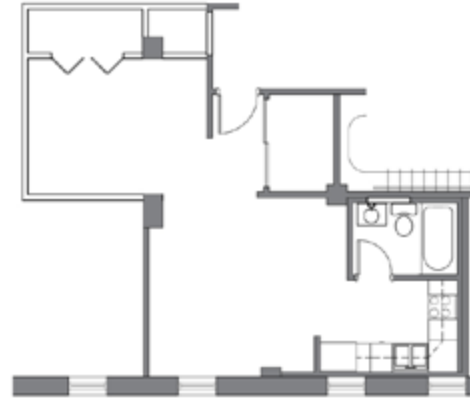

THE MERIDIAN

UNIT B

STUDIO
406 SQ. FT.

MERIDIANAPTSINDY.COM

1 EAST 36TH ST
INDIANAPOLIS, IN 46205

OFFICE HOURS - MONDAY THROUGH FRIDAY, 8AM TO 5PM

PLEASE NOTE THAT RENTAL RATES, AVAILABILITY, DEPOSITS AND SPECIALS ARE SUBJECT TO CHANGE WITHOUT NOTICE AND ARE BASED ON AVAILABILITY. LEASE TERMS VARY AND MINIMUM LEASE TERMS AND OCCUPANCY GUIDELINES MAY APPLY. CONTACT LEASING OFFICE FOR DETAILS.