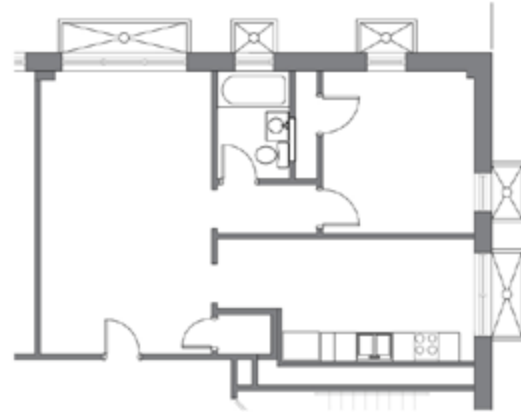

THE MERIDIAN

UNIT A

1 BEDROOM
572 SQ. FT.

MERIDIANAPTSINDY.COM

1 EAST 36TH ST
INDIANAPOLIS, IN 46205

OFFICE HOURS - MONDAY THROUGH FRIDAY, 8AM TO 5PM

PLEASE NOTE THAT RENTAL RATES, AVAILABILITY, DEPOSITS AND SPECIALS ARE SUBJECT TO CHANGE WITHOUT NOTICE AND ARE BASED ON AVAILABILITY. LEASE TERMS VARY AND MINIMUM LEASE TERMS AND OCCUPANCY GUIDELINES MAY APPLY. CONTACT LEASING OFFICE FOR DETAILS.